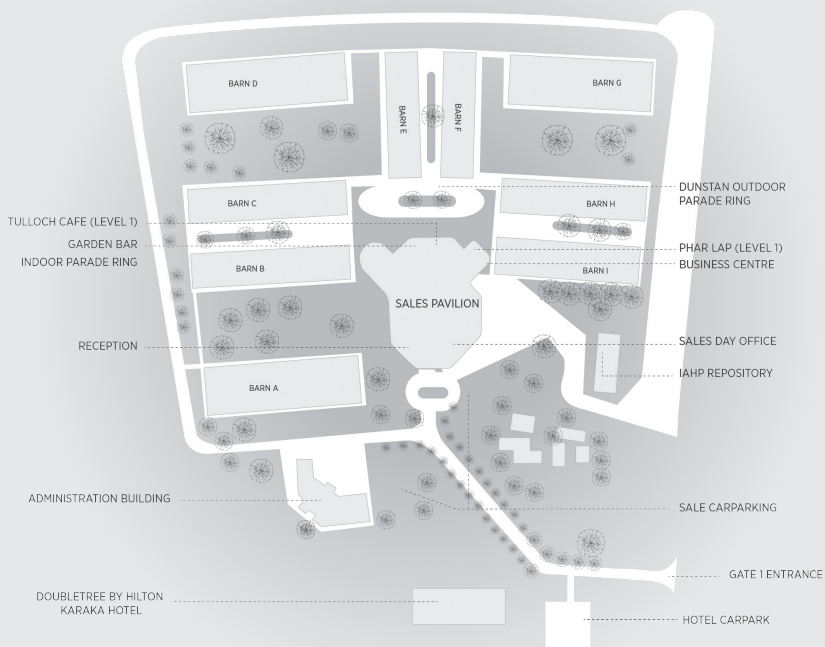

COMPLEX MAP

Karaka Sales Centre, 10 Hinau Road, Karaka, 2113 (NZ)

NEW ZEALAND
BLOODSTOCK®

Where Winning Begins